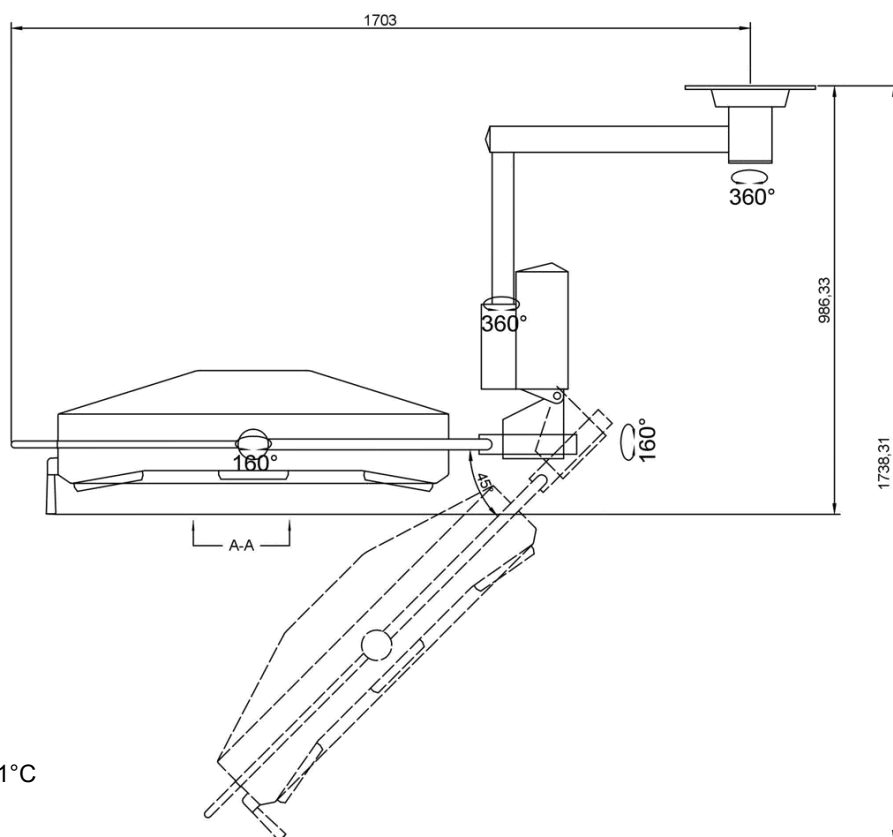

General Features

- High intensity
- Cool, bright white light
- Accurate color rendition
- Superior deep-cavity illumination
- Excellent shadow control
- Energy efficiency

Technical Specifications

- Illumination: 40,000-150,000 lux
- Color temperature: 4000±500K
- Color rendering index: 90%
- Light field size: 200±50mm
- Illumination depth: 1000mm
- Qty of LEDs: 45pcs
- Power: 1W*45
- Diameter of lamp head: 1000mm
- Temperature rise at surgeon's head: Less than 1°C

All measurement is in millimeter.