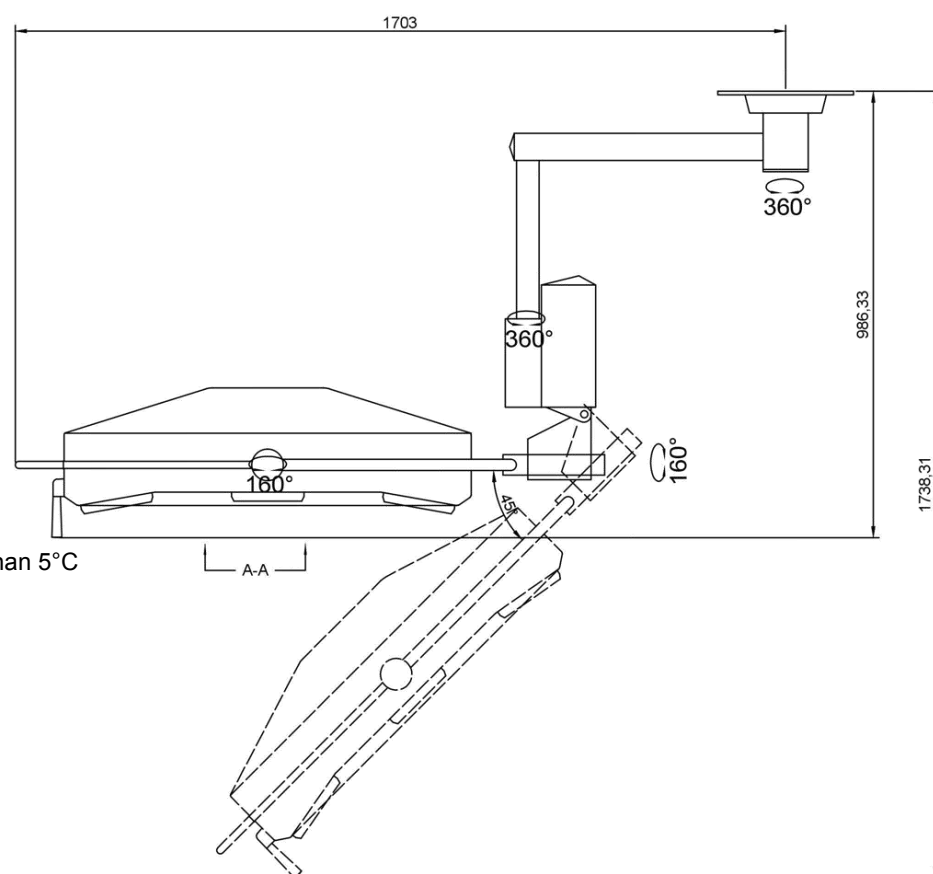

Color rendering index: 80%

Light field size: 150±35mm

Illumination depth: 450mm

Bulbd power: 24V/25W

Power: 225W

Diameter of lamp head: 900mm

Temperature rise at surgeon's head: Less than 5°C

All measurement is in millimeter.